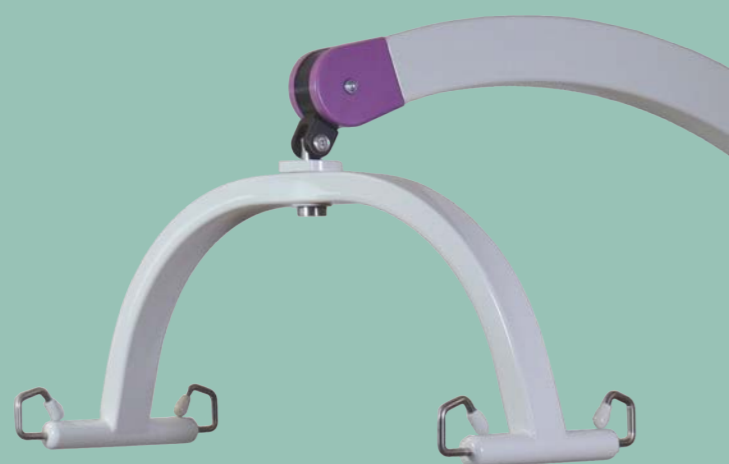

# CARLO Trend, Model Classic

**beka** DIFFERENT  
BY DESIGN

## Benefits for your nursing staff and your residents ...

- ✓ Carrier frame and lifting column made out of aluminium and steel
- ✓ Extra light and easy to maneuver
- ✓ High-quality lockable double castors
- ✓ Electrical height adjustment and electrically spreadable carrier frame
- ✓ 2-point sling spreader bar can be lowered to the floor
- ✓ No unsettling pendular or rotational movements during lifting and transferring thanks to the patented anti-rotation mechanism (ARM)
- ✓ Can easily pass underneath both bath tubs and care beds
- ✓ Hand control with display of the battery charge status
- ✓ Working in an ergonomic and health-orientated manner, as no manual lifting is required
- ✓ Large choice of comfortable loop slings of different sizes
- ✓ Also available with patient scale

- ✓ 2-point sling spreader bar
- ✓ Anti-rotation mechanism (ARM)
- ✓ SWL: 185 kg or 205 kg

- ✓ Also available with a 4-point sling spreader bar

## Technical data

Model Classic 185    Model Classic 205

Carrier frame (length/height)	1.320 mm / 125 mm	1.320 mm / 125 mm
Inner width (closed/spread)	540 mm / 1.040 mm	540 mm / 1.040 mm
Outer width (closed/spread)	700 mm / 1.180 mm	700 mm / 1.180 mm
Total width of the lift (carrier frame closed)	700 mm	700 mm
Lifting range	1.400 mm	1.400 mm
Max. patient weight	185 kg	205 kg
SWL	185 kg	205 kg
Drive	24V LINAK drive	24V LINAK drive